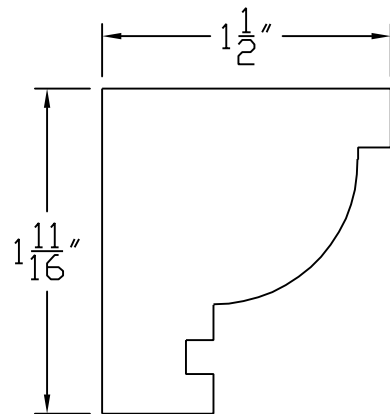

# Creative Woodworking N.W., Inc.

1036 S.E. Taylor \* Portland, Oregon 97214

Phone:(503) 230-9265 \* Fax:(503) 232-9082

[www.Creativewoodworkingnw.com](http://www.Creativewoodworkingnw.com)

CRDR053

1 1/2" X 1 11/16"