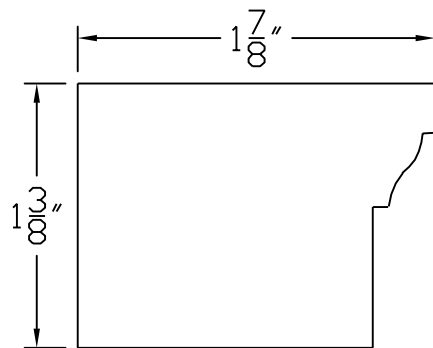

Creative Woodworking N.W., Inc.

1036 S.E. Taylor * Portland, Oregon 97214

Phone:(503) 230-9265 * Fax:(503) 232-9082

www.Creativewoodworkingnw.com

CRDR054

1 3/8" X 1 7/8"