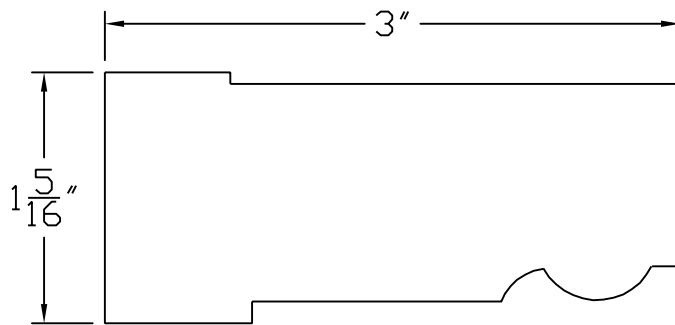

# Creative Woodworking N.W., Inc.

1036 S.E. Taylor \* Portland, Oregon 97214

Phone:(503) 230-9265 \* Fax:(503) 232-9082

www.Creativewoodworkingnw.com

CRDR057

1 5/16" X 3"