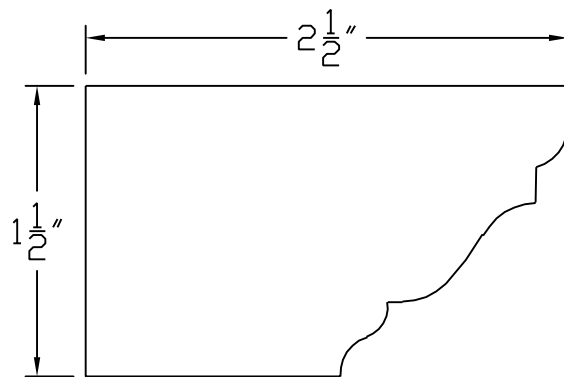

# Creative Woodworking N.W., Inc.

1036 S.E. Taylor \* Portland, Oregon 97214

Phone:(503) 230-9265 \* Fax:(503) 232-9082

www.Creativewoodworkingnw.com

CRDR058

1 1/2" X 2 1/2"