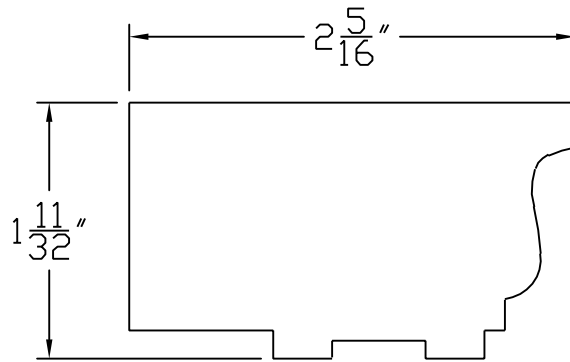

Creative Woodworking N.W., Inc.

1036 S.E. Taylor * Portland, Oregon 97214

Phone:(503) 230-9265 * Fax:(503) 232-9082

www.Creativewoodworkingnw.com

CRDR059

1 $11/32$ " X 2 $5/16$ "