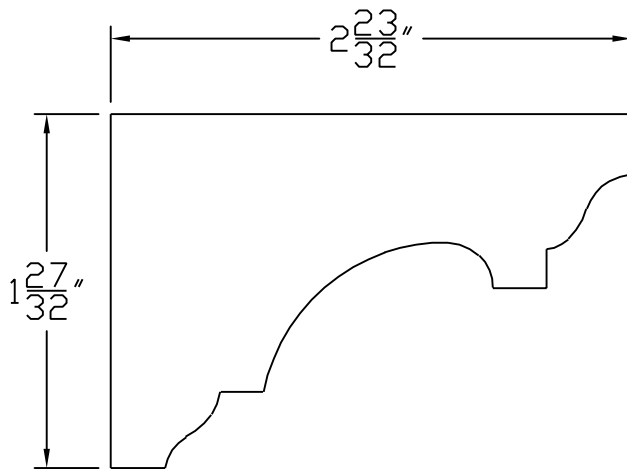

Creative Woodworking N.W., Inc.

1036 S.E. Taylor * Portland, Oregon 97214

Phone:(503) 230-9265 * Fax:(503) 232-9082

www.Creativewoodworkingnw.com

CRDR060

1 $27/32"$ X 2 $23/32"$