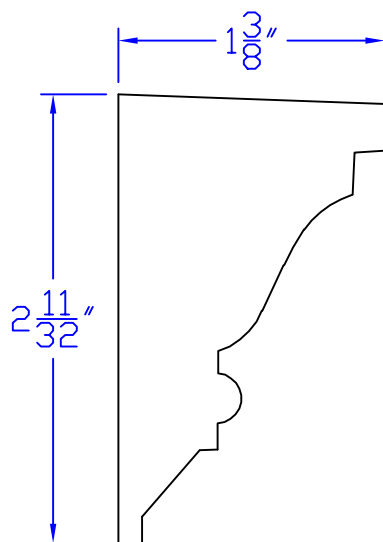

Creative Woodworking N.W., Inc.

1036 S.E. Taylor * Portland, Oregon 97214
Phone:(503) 230-9265 * Fax:(503) 232-9082
www.Creativewoodworkingnw.com

CRDR064

1-3/8" x 2-11/32"