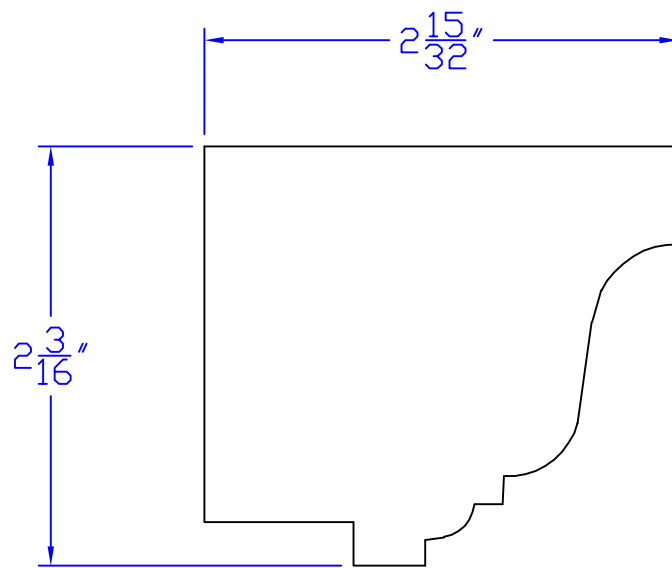

# Creative Woodworking N.W., Inc.

1036 S.E. Taylor \* Portland, Oregon 97214

Phone:(503) 230-9265 \* Fax:(503) 232-9082

www.Creativewoodworkingnw.com

CRDR066

$2\frac{3}{16}" \times 2\frac{15}{32}"$