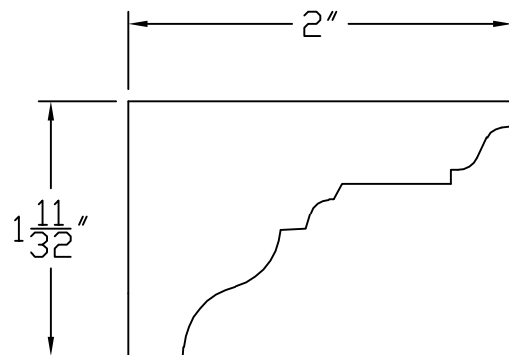

Creative Woodworking N.W., Inc.

1036 S.E. Taylor * Portland, Oregon 97214

Phone:(503) 230-9265 * Fax:(503) 232-9082

www.Creativewoodworkingnw.com

CRDR071

1 $1\frac{11}{32}"$ x 2"