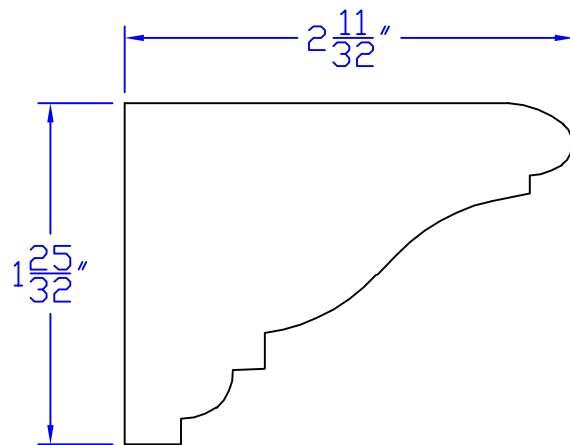

Creative Woodworking N.W., Inc.

1036 S.E. Taylor * Portland, Oregon 97214

Phone:(503) 230-9265 * Fax:(503) 232-9082

www.Creativewoodworkingnw.com

CRDR072

$1\frac{25}{32}" \times 2\frac{11}{32}"$