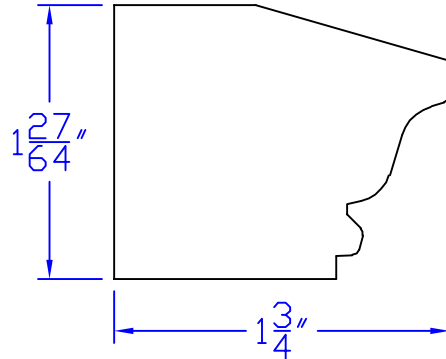

Creative Woodworking N.W., Inc.

1036 S.E. Taylor * Portland, Oregon 97214
Phone:(503) 230-9265 * Fax:(503) 232-9082
www.Creativewoodworkingnw.com

CRDR079

1-27/64" x 1-3/4"