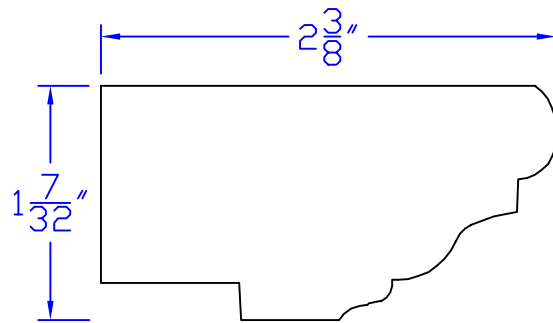

Creative Woodworking N.W., Inc.

1036 S.E. Taylor * Portland, Oregon 97214
Phone:(503) 230-9265 * Fax:(503) 232-9082
www.Creativewoodworkingnw.com

CRDR081
 $1-7/32" \times 2-3/8"$