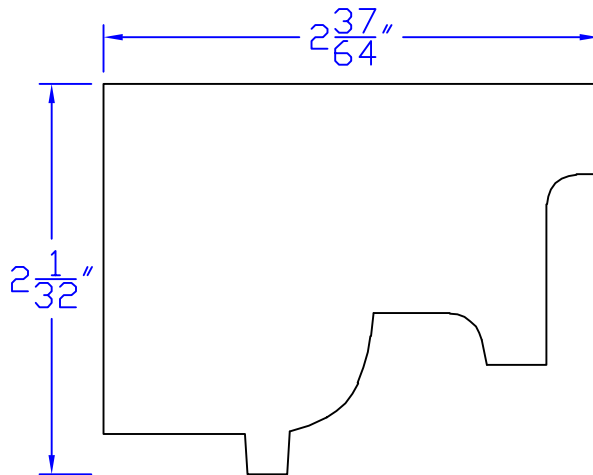

Creative Woodworking N.W., Inc.

1036 S.E. Taylor * Portland, Oregon 97214
Phone:(503) 230-9265 * Fax:(503) 232-9082
www.Creativewoodworkingnw.com

CRDR082
 $2\frac{1}{32}$ " x $2\frac{37}{64}$ "