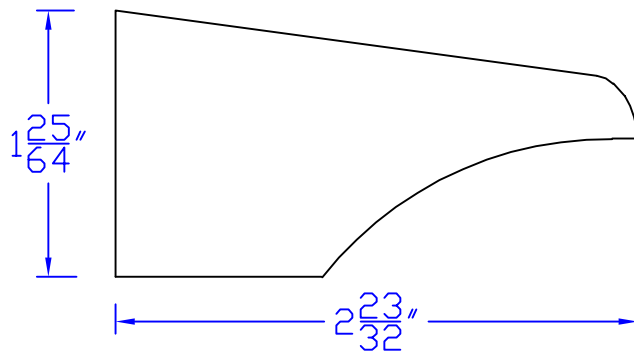

Creative Woodworking N.W., Inc.

1036 S.E. Taylor * Portland, Oregon 97214
Phone:(503) 230-9265 * Fax:(503) 232-9082
www.Creativewoodworkingnw.com

CRDR083

$1\text{-}25/64$ " \times $2\text{-}23/32$ "