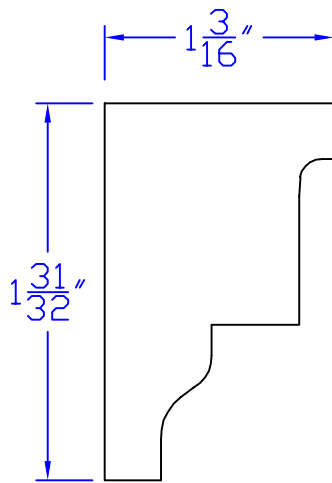

# Creative Woodworking N.W., Inc.

1036 S.E. Taylor \* Portland, Oregon 97214  
Phone:(503) 230-9265 \* Fax:(503) 232-9082  
www.Creativewoodworkingnw.com

CRDR084

$1\text{-}31/32$ "  $\times$   $1\text{-}3/16$ "