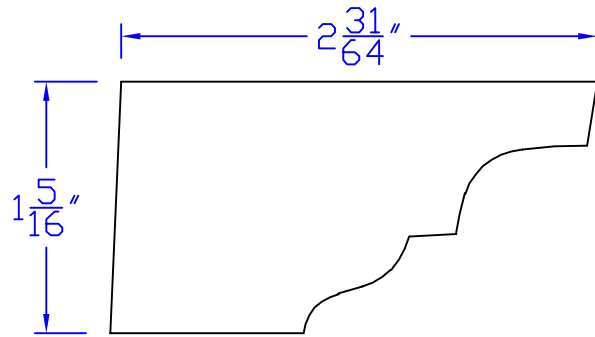

# Creative Woodworking N.W., Inc.

1036 S.E. Taylor \* Portland, Oregon 97214  
Phone:(503) 230-9265 \* Fax:(503) 232-9082  
www.Creativewoodworkingnw.com

CRDR087  
 $1\frac{5}{16}$ " x  $2\frac{31}{64}$ "