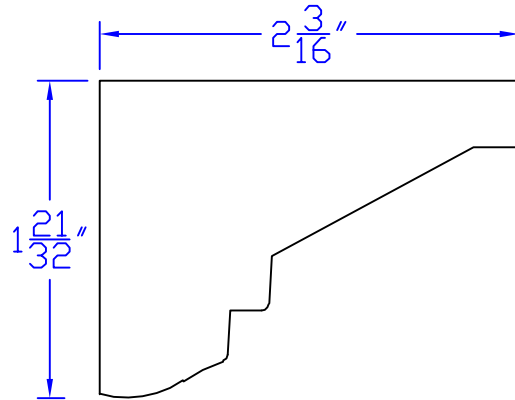

Creative Woodworking N.W., Inc.

1036 S.E. Taylor * Portland, Oregon 97214
Phone:(503) 230-9265 * Fax:(503) 232-9082
www.Creativewoodworkingnw.com

CRDR091

1- $21/32"$ x 2- $3/16"$