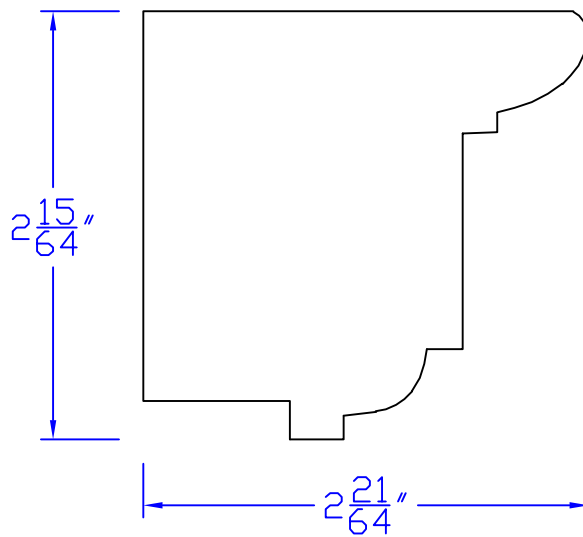

# Creative Woodworking N.W., Inc.

1036 S.E. Taylor \* Portland, Oregon 97214  
Phone:(503) 230-9265 \* Fax:(503) 232-9082  
www.Creativewoodworkingnw.com

CRDR093

$2\frac{15}{64}$ " x  $2\frac{21}{64}$ "