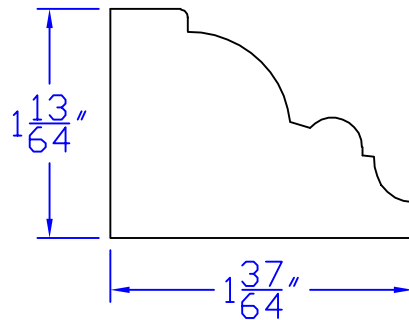

Creative Woodworking N.W., Inc.

1036 S.E. Taylor * Portland, Oregon 97214

Phone:(503) 230-9265 * Fax:(503) 232-9082

www.Creativewoodworkingnw.com

CRDR094

1-13/64" x 1-37/64"