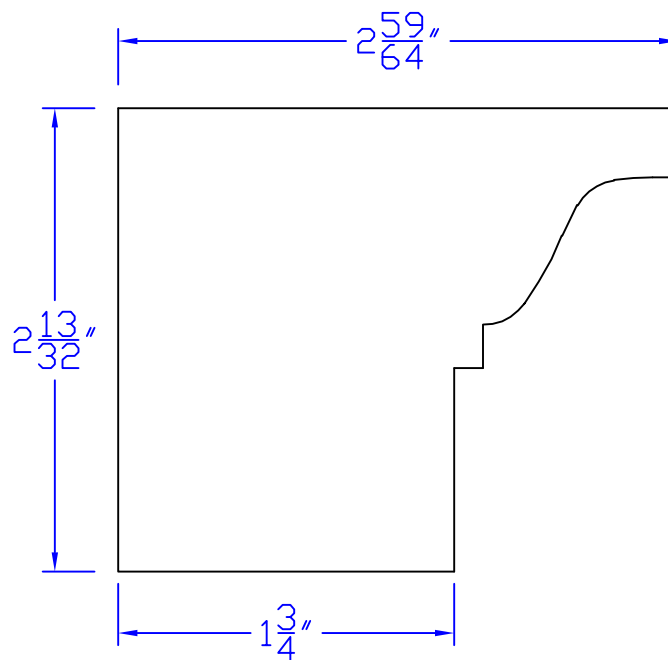

# Creative Woodworking N.W., Inc.

1036 S.E. Taylor \* Portland, Oregon 97214  
Phone:(503) 230-9265 \* Fax:(503) 232-9082  
www.Creativewoodworkingnw.com

CRDR097  
 $2-13/32"$  x  $2-59/64"$