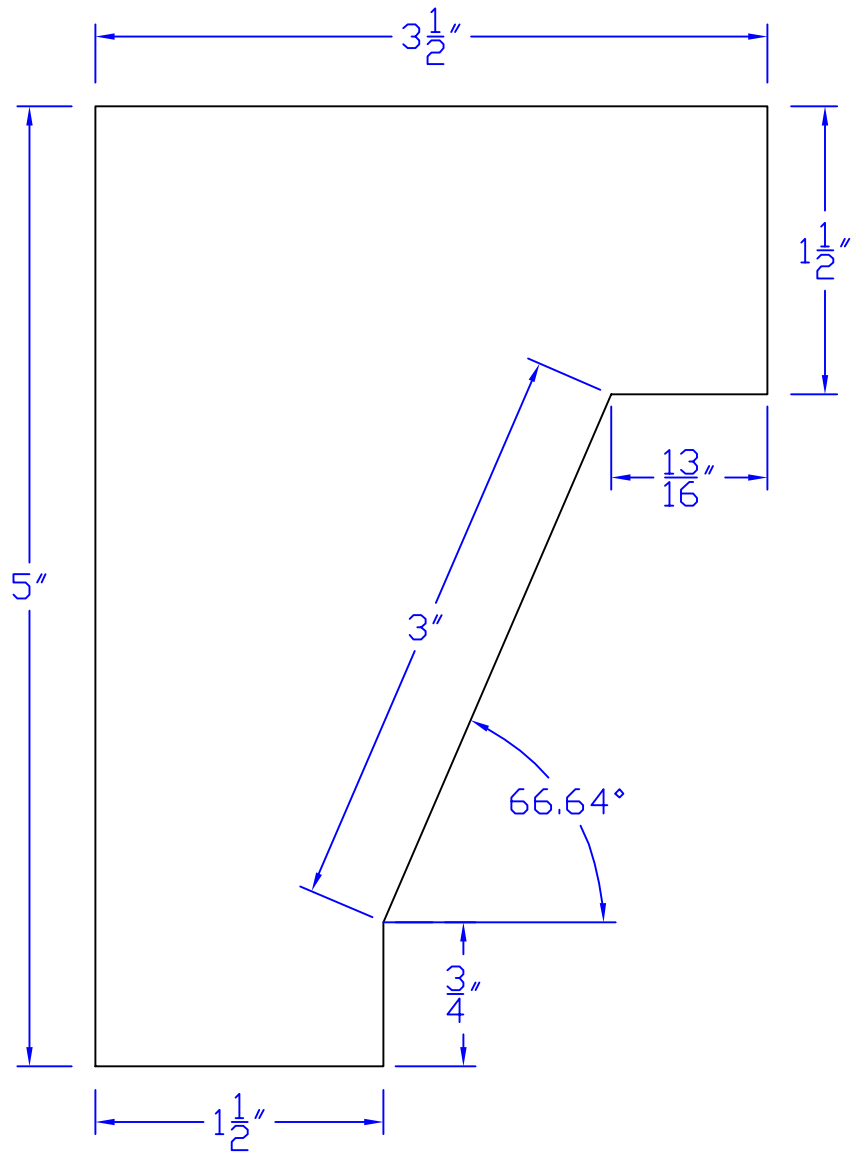

Creative Woodworking N.W., Inc.

1036 S.E. Taylor * Portland, Oregon 97214
Phone:(503) 230-9265 * Fax:(503) 232-9082
www.Creativewoodworkingnw.com

CRDR098
3-1/2" x 5"
SHAPER ONLY