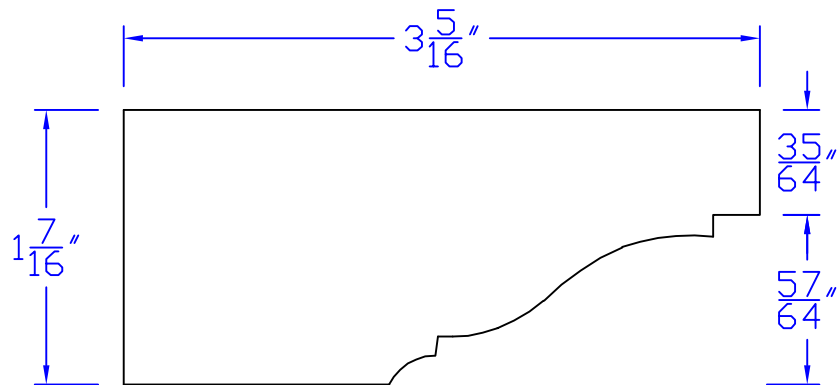

Creative Woodworking N.W., Inc.

1036 S.E. Taylor * Portland, Oregon 97214
Phone:(503) 230-9265 * Fax:(503) 232-9082
www.Creativewoodworkingnw.com

CRDR100

$1\frac{7}{16}$ " \times $3\frac{5}{16}$ "