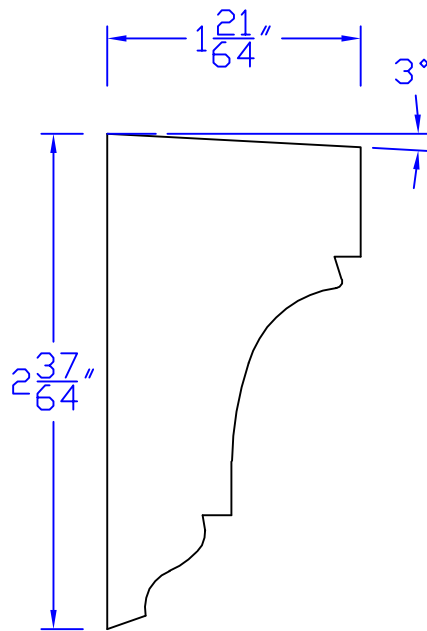

# Creative Woodworking N.W., Inc.

1036 S.E. Taylor \* Portland, Oregon 97214  
Phone:(503) 230-9265 \* Fax:(503) 232-9082  
www.Creativewoodworkingnw.com

CRDR101  
1- $\frac{21}{64}$ " x 2- $\frac{37}{64}$ "