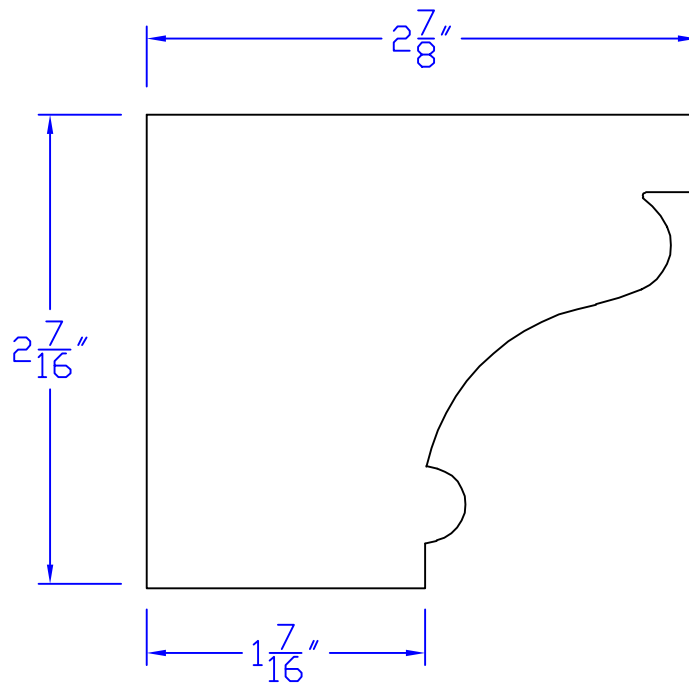

Creative Woodworking N.W., Inc.

1036 S.E. Taylor * Portland, Oregon 97214
Phone:(503) 230-9265 * Fax:(503) 232-9082
www.Creativewoodworkingnw.com

CRDR103
 $2-7/16" \times 2-7/8"$