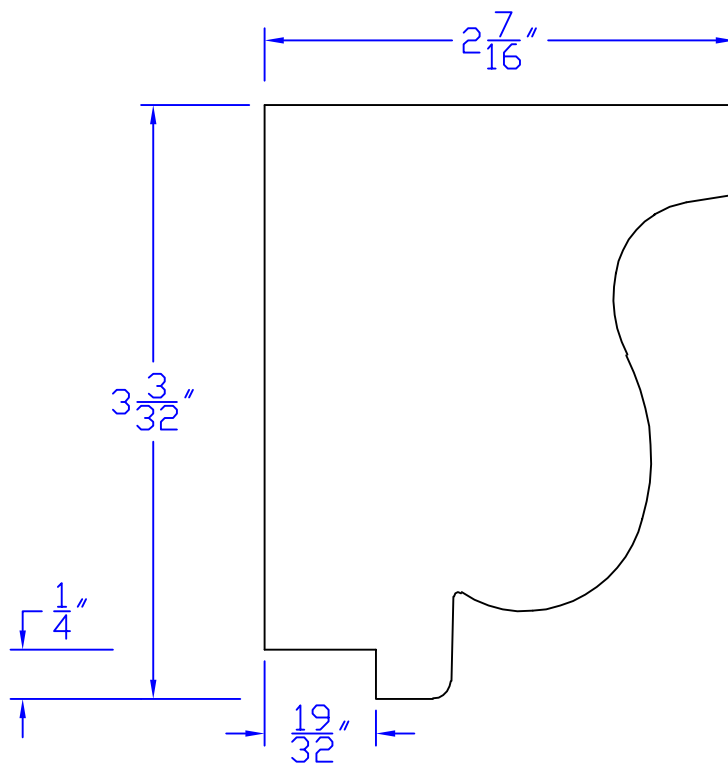

Creative Woodworking N.W., Inc.

1036 S.E. Taylor * Portland, Oregon 97214
Phone:(503) 230-9265 * Fax:(503) 232-9082
www.Creativewoodworkingnw.com

CRDR107

$3\text{-}3/32 \times 2\text{-}7/16$ "