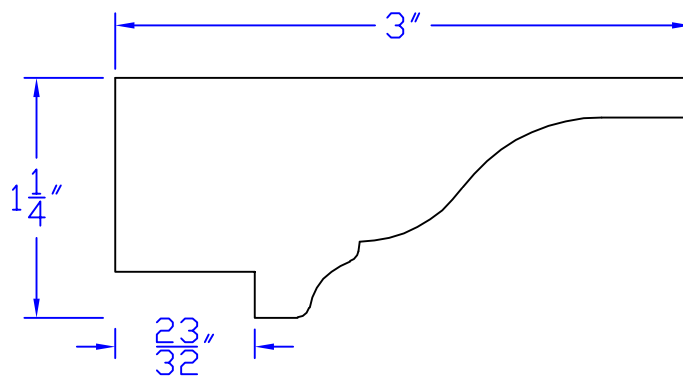

Creative Woodworking N.W., Inc.

1036 S.E. Taylor * Portland, Oregon 97214
Phone:(503) 230-9265 * Fax:(503) 232-9082
www.Creativewoodworkingnw.com

CRDR109
1 - 1/4" x 3"