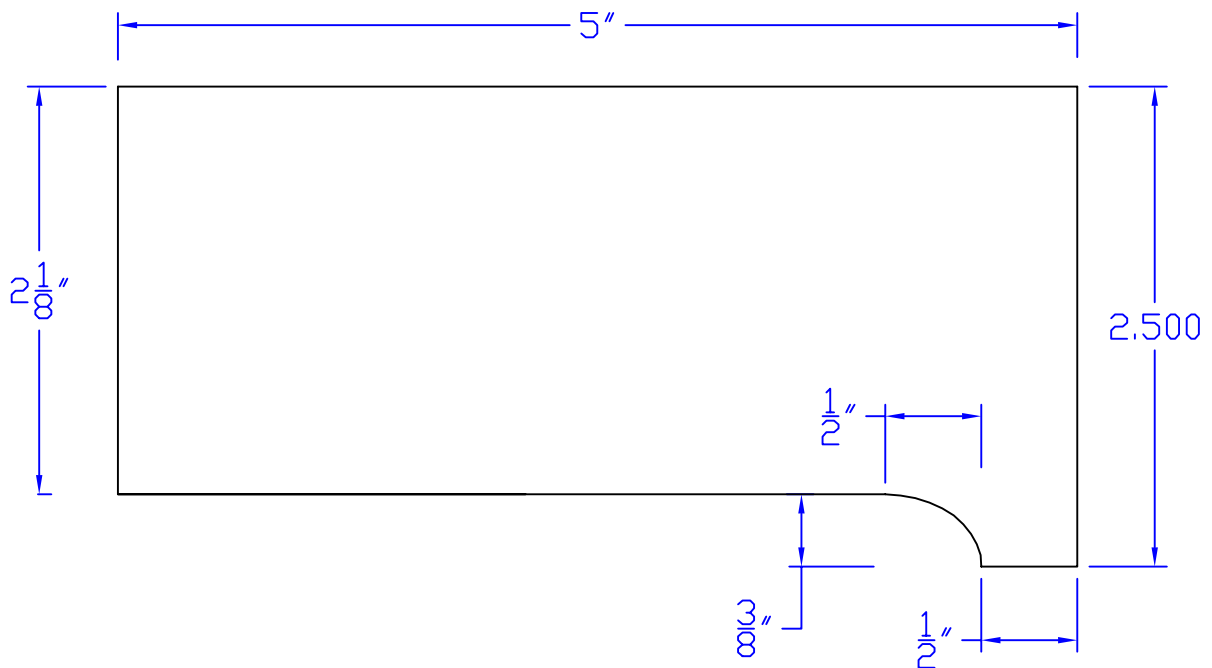

Creative Woodworking N.W., Inc.

1036 S.E. Taylor * Portland, Oregon 97214
Phone:(503) 230-9265 * Fax:(503) 232-9082
www.Creativewoodworkingnw.com

CRDR111
2-1/2" x 5"