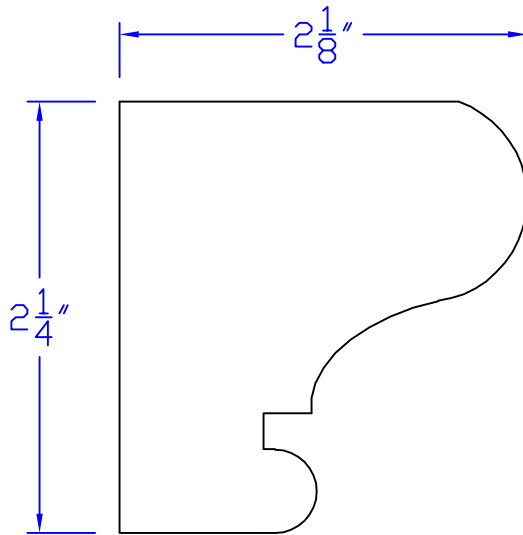

# Creative Woodworking N.W., Inc.

1036 S.E. Taylor \* Portland, Oregon 97214  
Phone:(503) 230-9265 \* Fax:(503) 232-9082  
www.Creativewoodworkingnw.com

CRDR112  
 $2-1/4$ " x  $2-1/8$ "