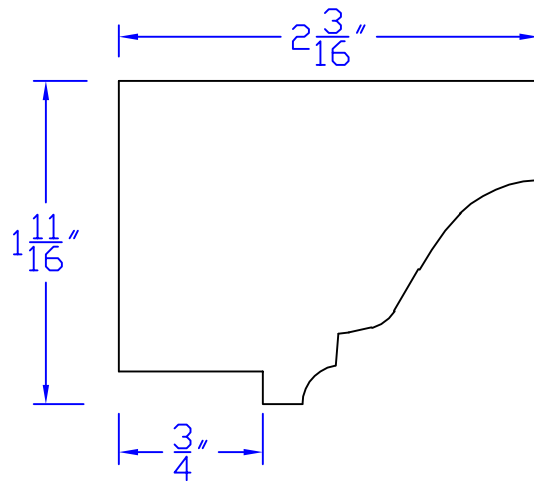

Creative Woodworking N.W., Inc.

1036 S.E. Taylor * Portland, Oregon 97214
Phone:(503) 230-9265 * Fax:(503) 232-9082
www.Creativewoodworkingnw.com

CRDR113

1- $11/16$ " x 2- $3/16$ "