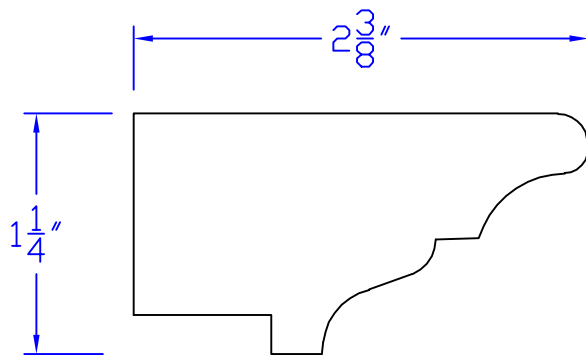

Creative Woodworking N.W., Inc.

1036 S.E. Taylor * Portland, Oregon 97214
Phone:(503) 230-9265 * Fax:(503) 232-9082
www.Creativewoodworkingnw.com

CRDR115
 $1-1/4'' \times 2-3/8''$