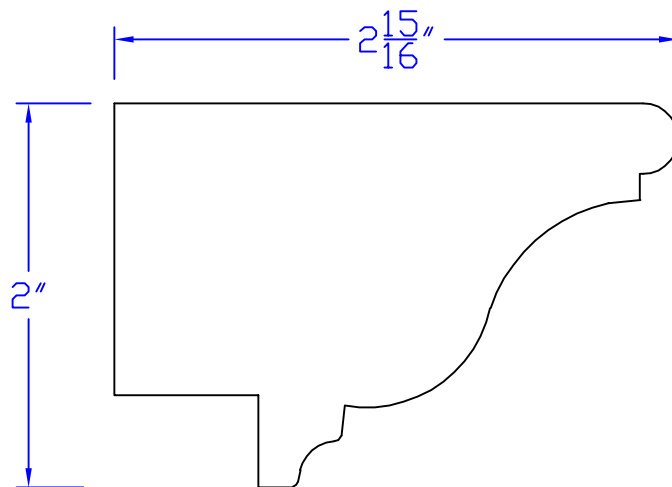

Creative Woodworking N.W., Inc.

1036 S.E. Taylor * Portland, Oregon 97214

Phone:(503) 230-9265 * Fax:(503) 232-9082

www.Creativewoodworkingnw.com

CRDR116

2" × 2-15/16"