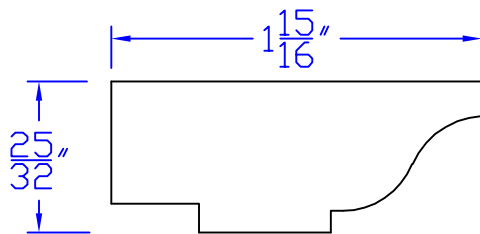

# Creative Woodworking N.W., Inc.

1036 S.E. Taylor \* Portland, Oregon 97214

Phone:(503) 230-9265 \* Fax:(503) 232-9082

www.Creativewoodworkingnw.com

CRDR120

$\frac{25}{32}$ "  $\times$   $1\frac{15}{16}$ "