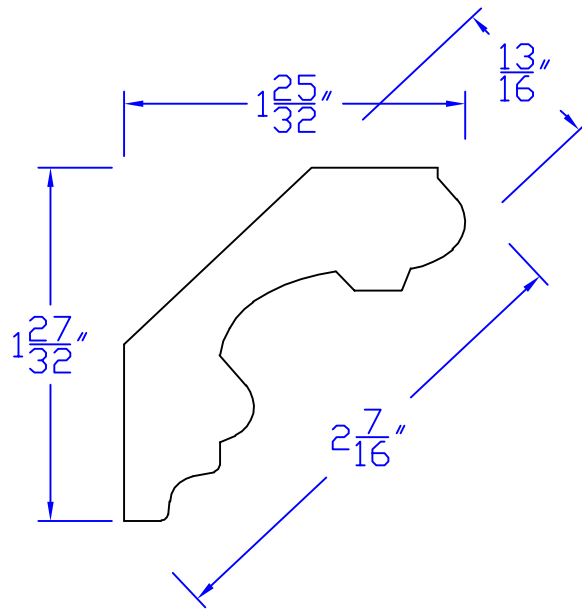

Creative Woodworking N.W., Inc.

1036 S.E. Taylor * Portland, Oregon 97214

Phone:(503) 230-9265 * Fax:(503) 232-9082

www.Creativewoodworkingnw.com

CRDR121

$13/16"$ \times $2-7/16"$