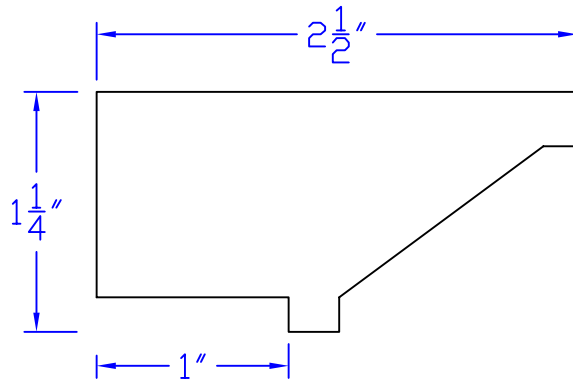

Creative Woodworking N.W., Inc.

1036 S.E. Taylor * Portland, Oregon 97214

Phone:(503) 230-9265 * Fax:(503) 232-9082

www.Creativewoodworkingnw.com

CRDR124

1-1/4" × 2-1/2"