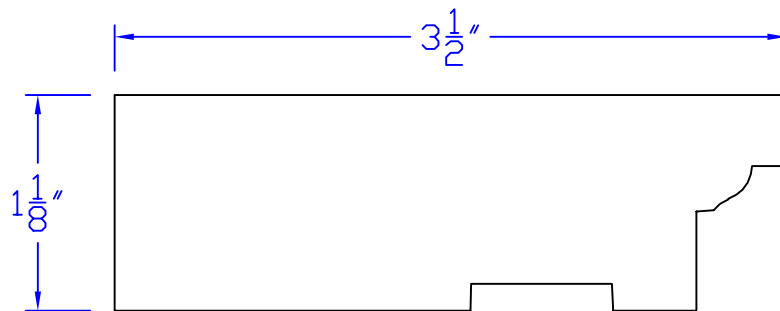

Creative Woodworking N.W., Inc.

1036 S.E. Taylor * Portland, Oregon 97214

Phone:(503) 230-9265 * Fax:(503) 232-9082

www.Creativewoodworkingnw.com

CRDR125

1-1/8" × 3-1/2"