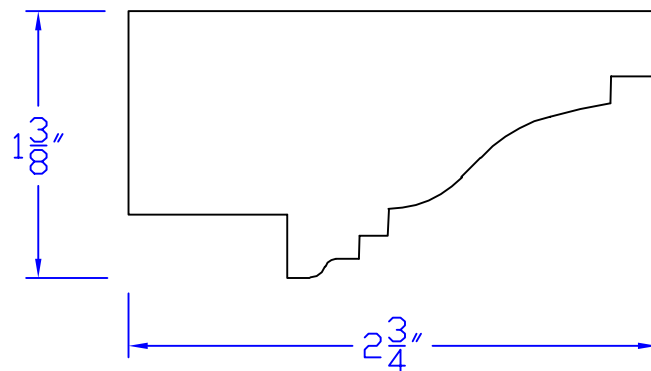

# Creative Woodworking N.W., Inc.

1036 S.E. Taylor \* Portland, Oregon 97214

Phone:(503) 230-9265 \* Fax:(503) 232-9082

www.Creativewoodworkingnw.com

CRDR126

1-3/8" × 2-3/4"