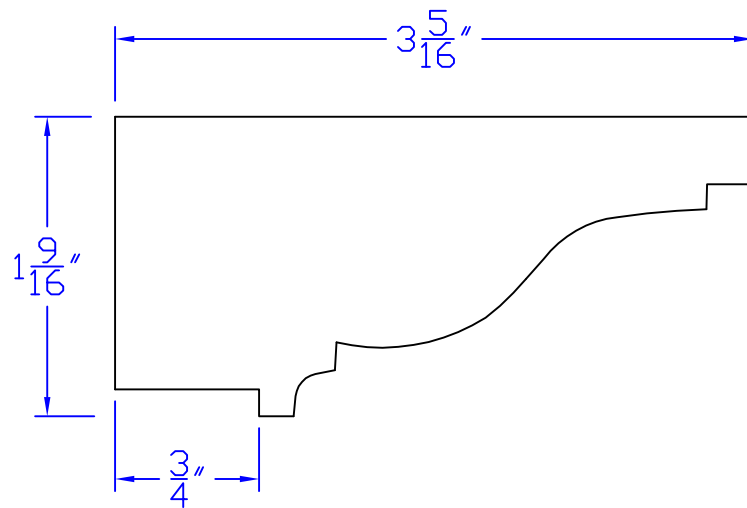

Creative Woodworking N.W., Inc.

1036 S.E. Taylor * Portland, Oregon 97214

Phone:(503) 230-9265 * Fax:(503) 232-9082

www.Creativewoodworkingnw.com

CRDR128

1-9/16" x 3-5/16"