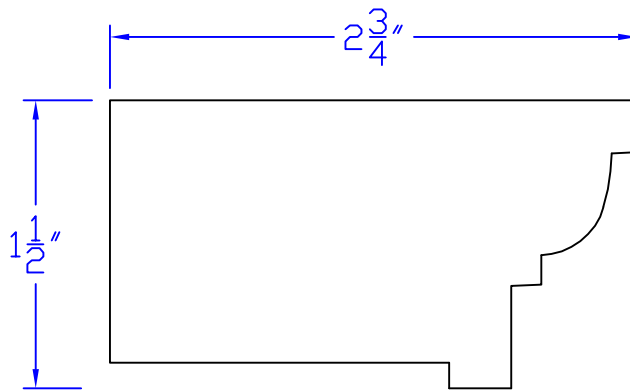

# Creative Woodworking N.W., Inc.

1036 S.E. Taylor \* Portland, Oregon 97214

Phone:(503) 230-9265 \* Fax:(503) 232-9082

www.Creativewoodworkingnw.com

CRDR129

1-1/2" x 2-3/4"