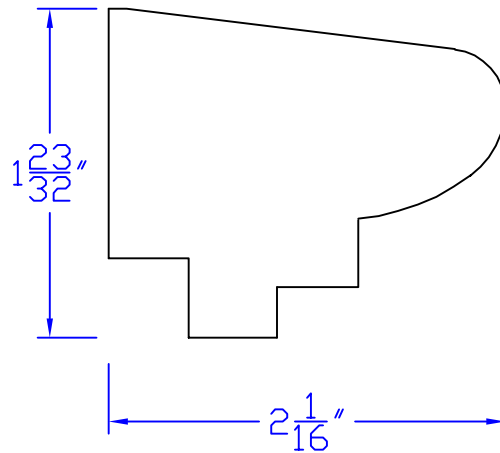

Creative Woodworking N.W., Inc.

1036 S.E. Taylor * Portland, Oregon 97214

Phone:(503) 230-9265 * Fax:(503) 232-9082

www.Creativewoodworkingnw.com

CRDR131

$1\frac{23}{32}" \times 2\frac{1}{16}"$