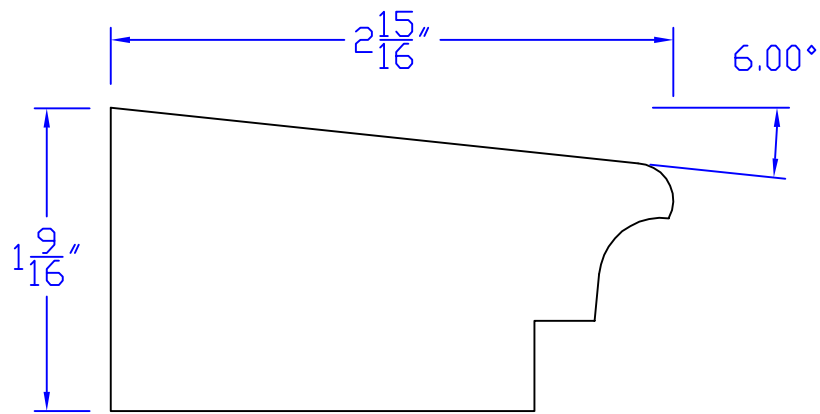

# Creative Woodworking N.W., Inc.

1036 S.E. Taylor \* Portland, Oregon 97214

Phone:(503) 230-9265 \* Fax:(503) 232-9082

www.Creativewoodworkingnw.com

CRDR132

$1\frac{9}{16} \times 2\frac{15}{16}$ "