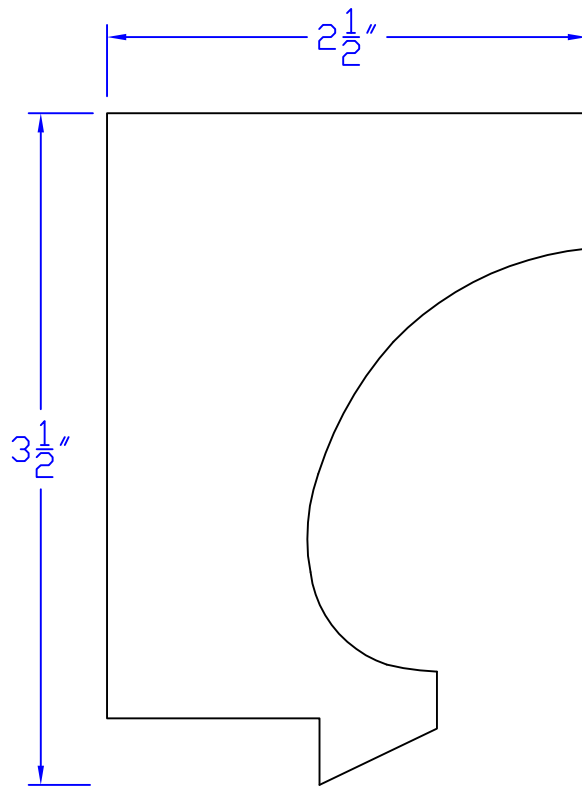

Creative Woodworking N.W., Inc.

1036 S.E. Taylor * Portland, Oregon 97214

Phone:(503) 230-9265 * Fax:(503) 232-9082

www.Creativewoodworkingnw.com

CRDR134

2-1/2" x 3-1/2"