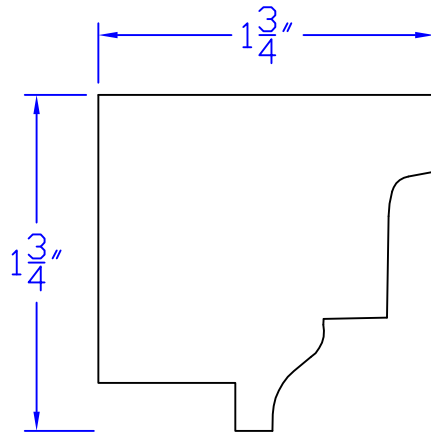

# Creative Woodworking N.W., Inc.

1036 S.E. Taylor \* Portland, Oregon 97214

Phone:(503) 230-9265 \* Fax:(503) 232-9082

[www.Creativewoodworkingnw.com](http://www.Creativewoodworkingnw.com)

CRDR136

1-3/4" x 1-3/4"