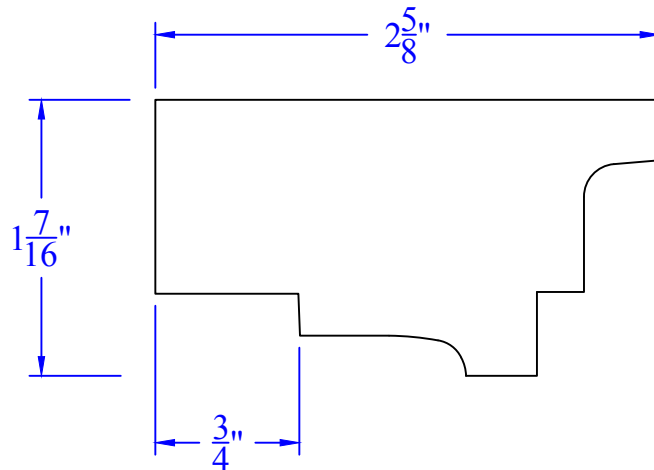

Creative Woodworking N.W., Inc.

1036 S.E. Taylor * Portland, Oregon 97214
Phone:(503) 230-9265 * Fax:(503) 232-9082
www.Creativewoodworkingnw.com

CRDR137
1-7/16" x 2-5/8"