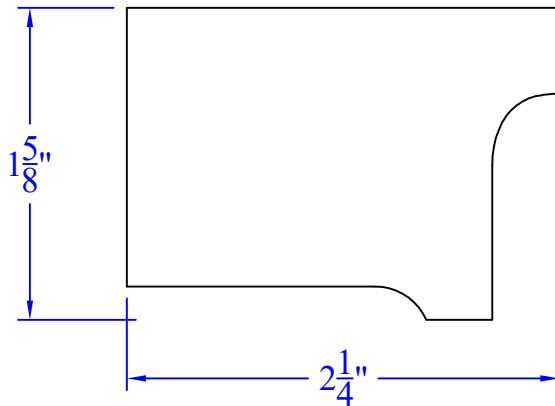

Creative Woodworking N.W., Inc.

1036 S.E. Taylor * Portland, Oregon 97214
Phone:(503) 230-9265 * Fax:(503) 232-9082
www.Creativewoodworkingnw.com

CRDR139
1-5/8" x 2-1/4"