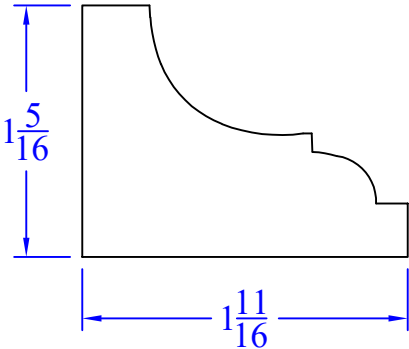

Creative Woodworking N.W., Inc.

1036 S.E. Taylor * Portland, Oregon 97214
Phone:(503) 230-9265 * Fax:(503) 232-9082
www.Creativewoodworkingnw.com

CRDR140

1-5/16" x 1-11/16"