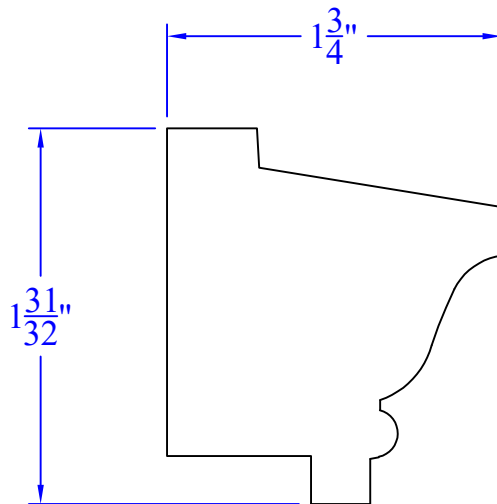

# Creative Woodworking N.W., Inc.

1036 S.E. Taylor \* Portland, Oregon 97214  
Phone:(503) 230-9265 \* Fax:(503) 232-9082  
www.Creativewoodworkingnw.com

CRDR142

$1\frac{31}{32}$ " x  $1\frac{3}{4}$ "

SHAPER ONLY