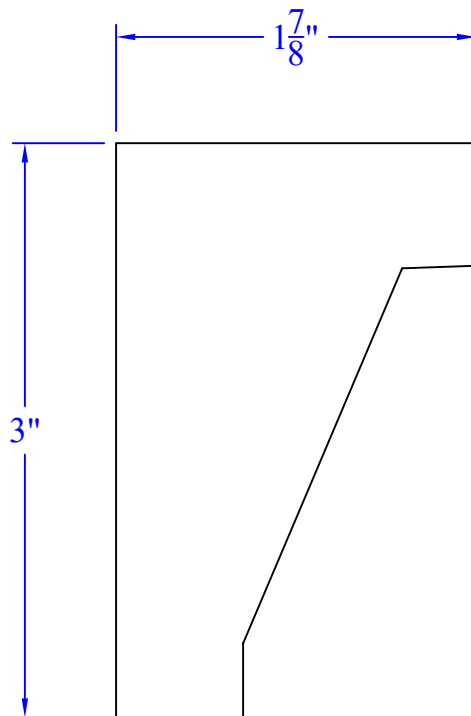

Creative Woodworking N.W., Inc.

1036 S.E. Taylor * Portland, Oregon 97214
Phone:(503) 230-9265 * Fax:(503) 232-9082
www.Creativewoodworkingnw.com

CRDR143

1-7/8" x 3"