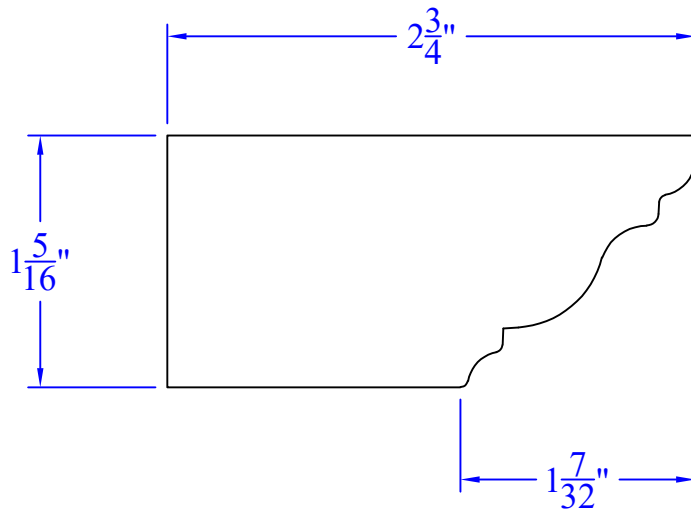

Creative Woodworking N.W., Inc.

1036 S.E. Taylor * Portland, Oregon 97214
Phone:(503) 230-9265 * Fax:(503) 232-9082
www.Creativewoodworkingnw.com

CRDR146
1-5/16" x 2-3/4"