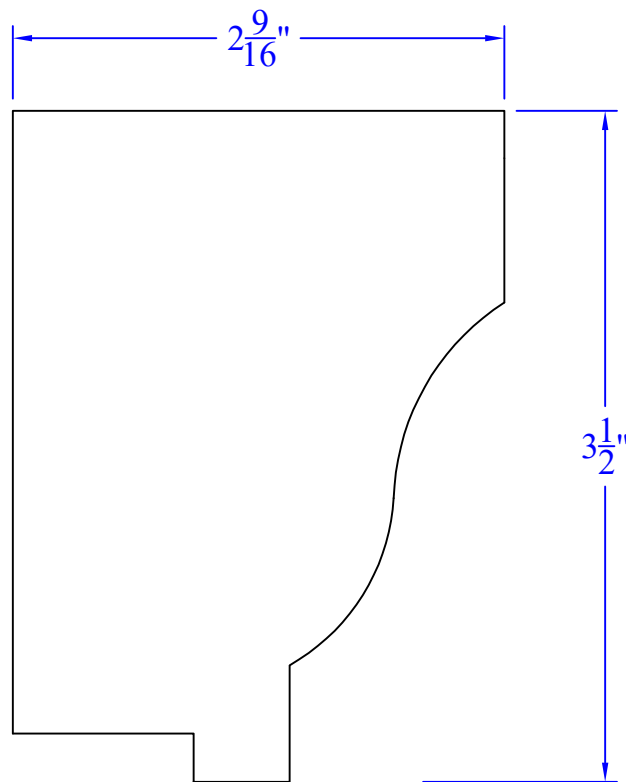

Creative Woodworking N.W., Inc.

1036 S.E. Taylor * Portland, Oregon 97214
Phone:(503) 230-9265 * Fax:(503) 232-9082
www.Creativewoodworkingnw.com

CRDR147
2-9/16" x 3-1/2"