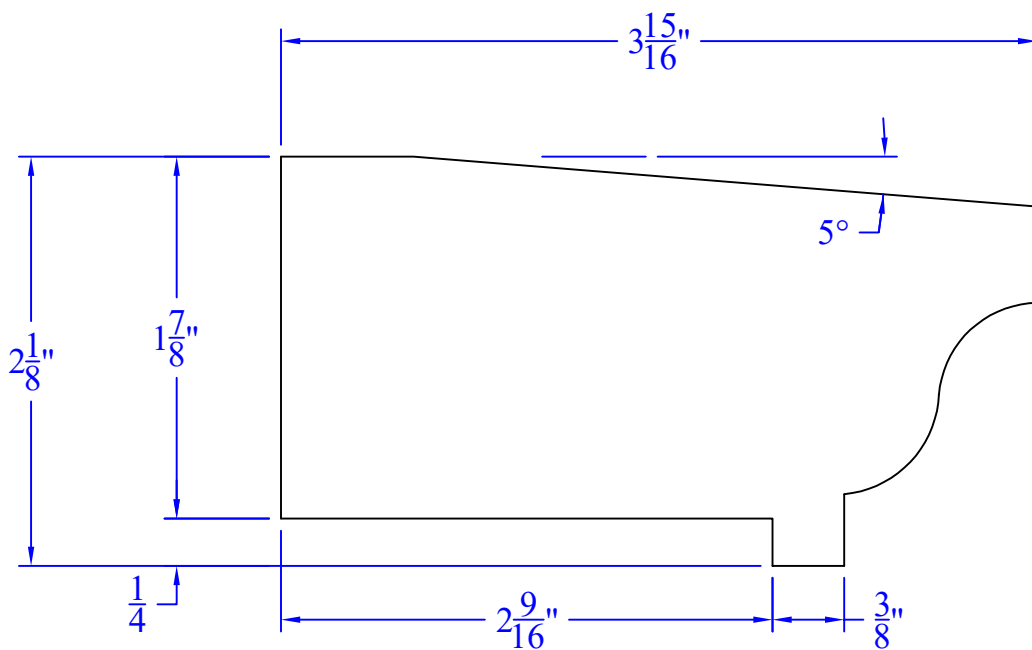

Creative Woodworking N.W., Inc.

1036 S.E. Taylor * Portland, Oregon 97214
Phone:(503) 230-9265 * Fax:(503) 232-9082
www.Creativewoodworkingnw.com

CRDR148
2-1/8" x 3-15/16"